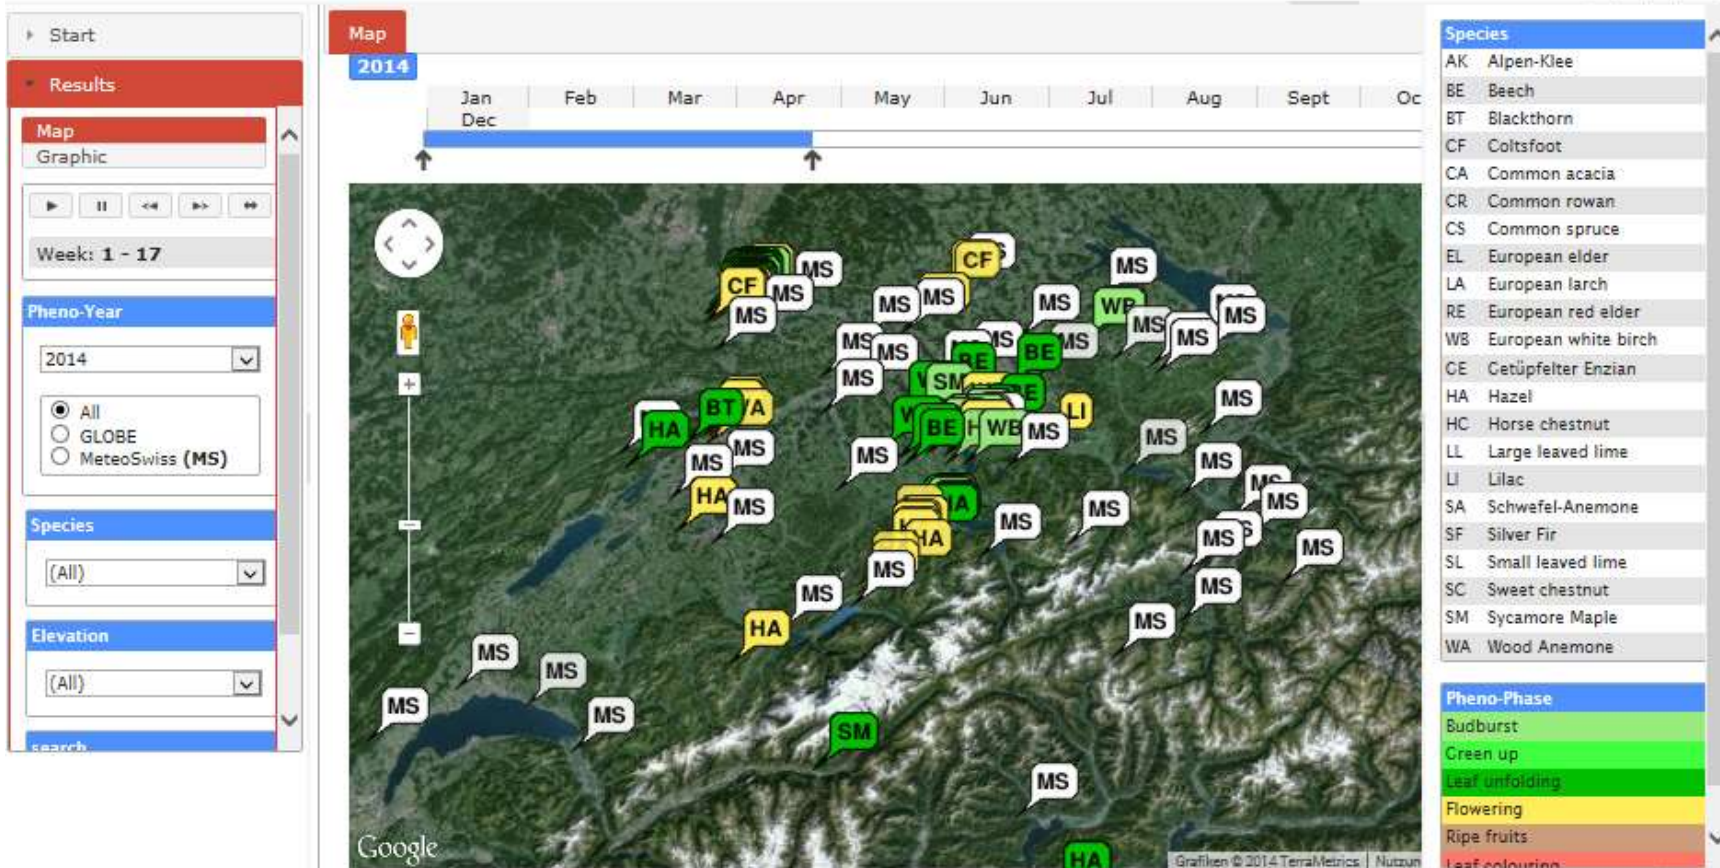

- Now 30% of the observer use it
- Enhancement of data quality
- «Real-time» data → phenological applications and tools

MeteoSwiss PhaenoNet

(de | fr | it | en)

MeteoSwiss PhaenoNet

(de | fr | it | en)

Start